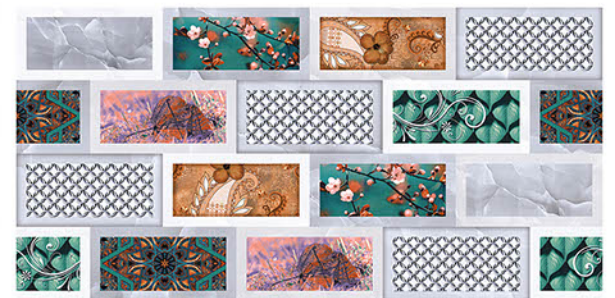

300x600

**glossy
finish**

wall tiles

HD
Printing

3d
technology

Quality
assurance

wall
tiles

random
design

10019-HL