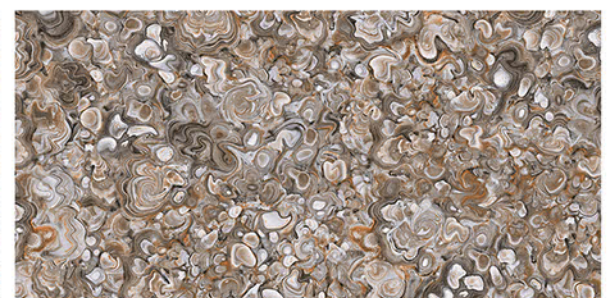

300x600

**glossy
finish**

wall tiles

HD
Printing

3d
technology

Quality
assurance

wall
tiles

random
design

10029-DK